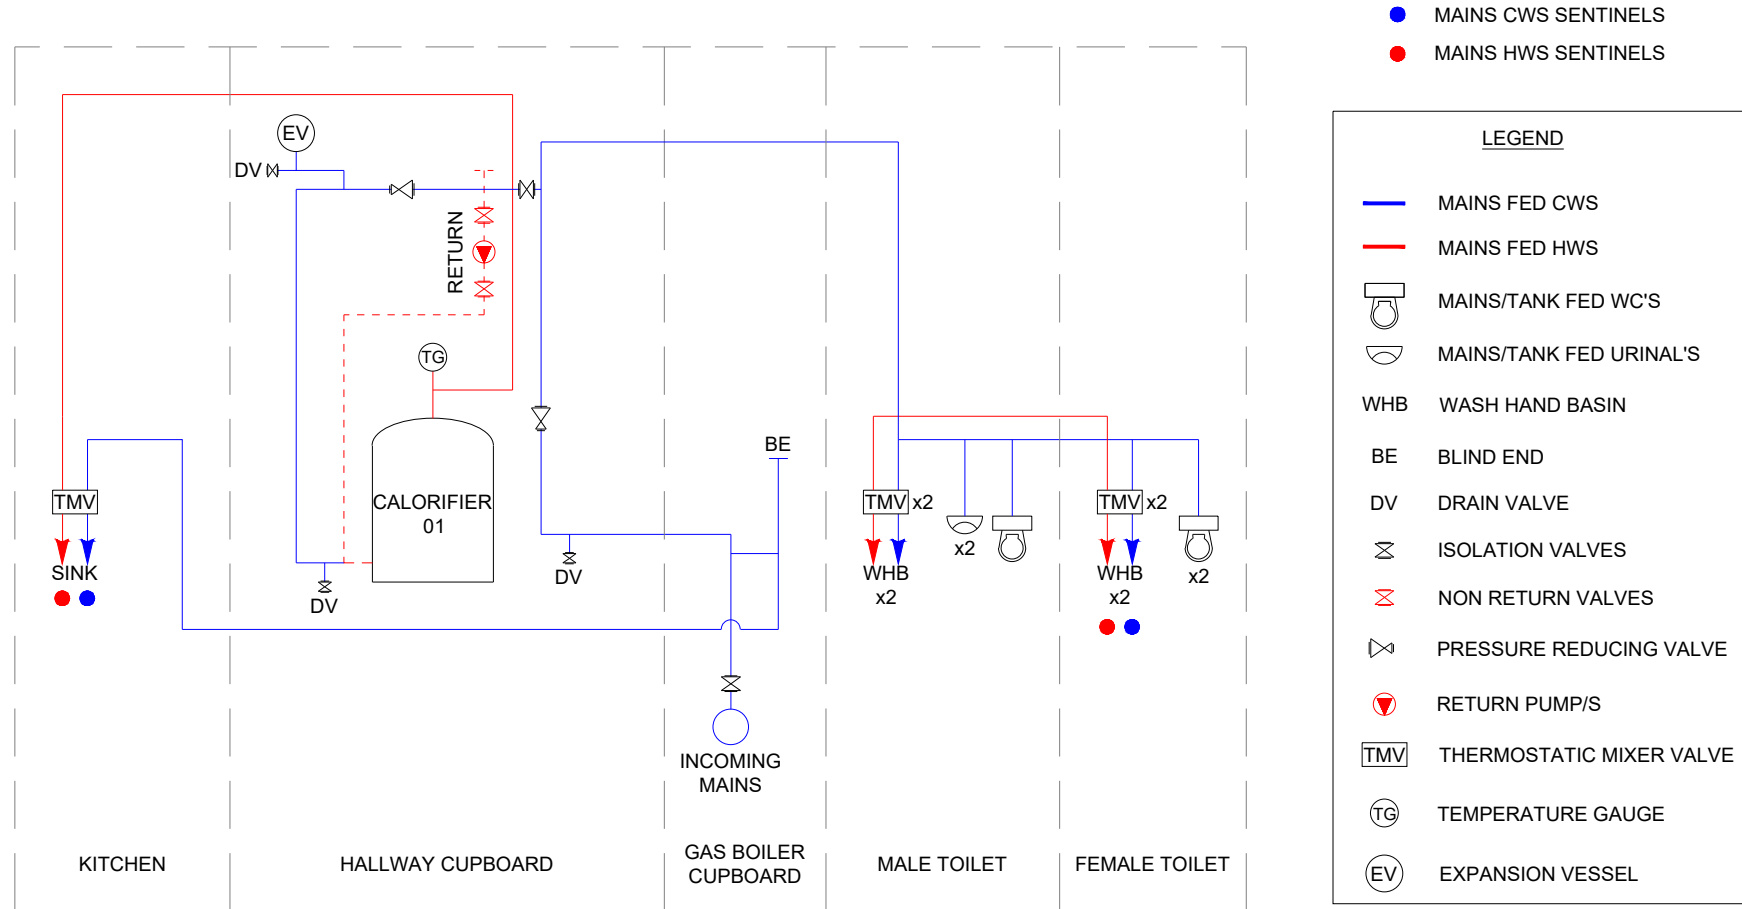

3CH00808-ALCOTE HOUSE

- MAINS CWS SENTINELS
- MAINS HWS SENTINELS

LEGEND	
—	MAINS FED CWS
—	MAINS FED HWS
	MAINS/TANK FED WC'S
	MAINS/TANK FED URINAL'S
WHB	WASH HAND BASIN
BE	BLIND END
DV	DRAIN VALVE
	ISOLATION VALVES
	NON RETURN VALVES
	PRESSURE REDUCING VALVE
	RETURN PUMP/S
	THERMOSTATIC MIXER VALVE
	TEMPERATURE GAUGE
	EXPANSION VESSEL